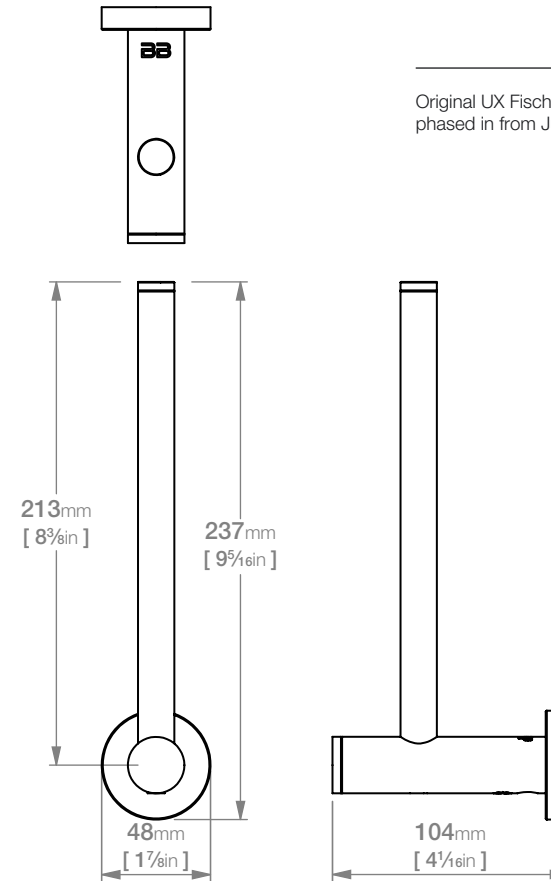

Wall Fixings Supplied:
Masonry

Original UX Fischer® supplied,
phased in from June 2015.

BB™ BATHROOM
BUTLER

USA: 631.464.2851 • info@bathroombutler.com • www.bathroombutler.com
South Africa: 0860 104 653 • info@bathroombutler.co.za • www.bathroombutler.co.za
Australia: 1300 133 320 • sales@bathe.net.au • www.bathe.net.au
Mauritius: 230 242 1248 • sales@lisingroup.com • www.bathroombutler.com

Document version **2.3**
Product version **2.1**